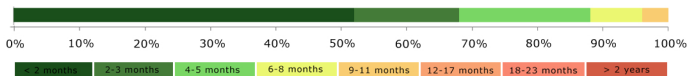

MSc Double Degree: Water and Coastal Management

Work field of employed alumni after graduating
between 2015 & 2018*

Amount of time between graduating and finding a job relevant to the field of study

*This information is based on alumni that have a LinkedIn profile