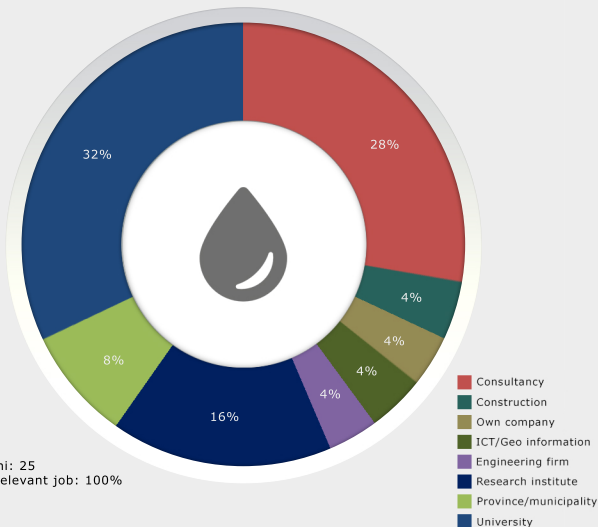

MSc Double Degree: Water and Coastal Management

Work field of employed alumni after graduating
between 2015 & 2018*

Amount of time between graduating and finding a job relevant to the field of study

*This information is based on alumni that have a LinkedIn profile